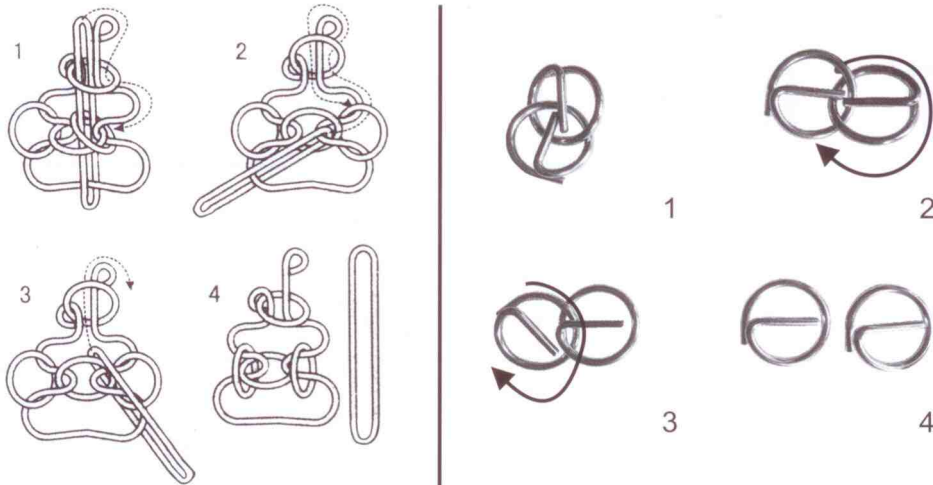

急转弯[®]玩具系列

Brain Teasers METAL PUZZLE

⚠ WARNING:
CHOKING HAZARD- Small Parts.
Not for children under 3 yrs.

AGE FOR
5+   

本系列产品已申请专利·仿冒必究
Patent product, Guarded against pretends.

急转弯[®] 玩具系列

Brain Teasers

METAL PUZZLE

WARNING:

CHOKING HAZARD- Small Parts.
Not for children under 3 yrs.

AGE FOR

5+

本系列产品已申请专利·仿冒必究
 Patent product, Guarded against pretends.