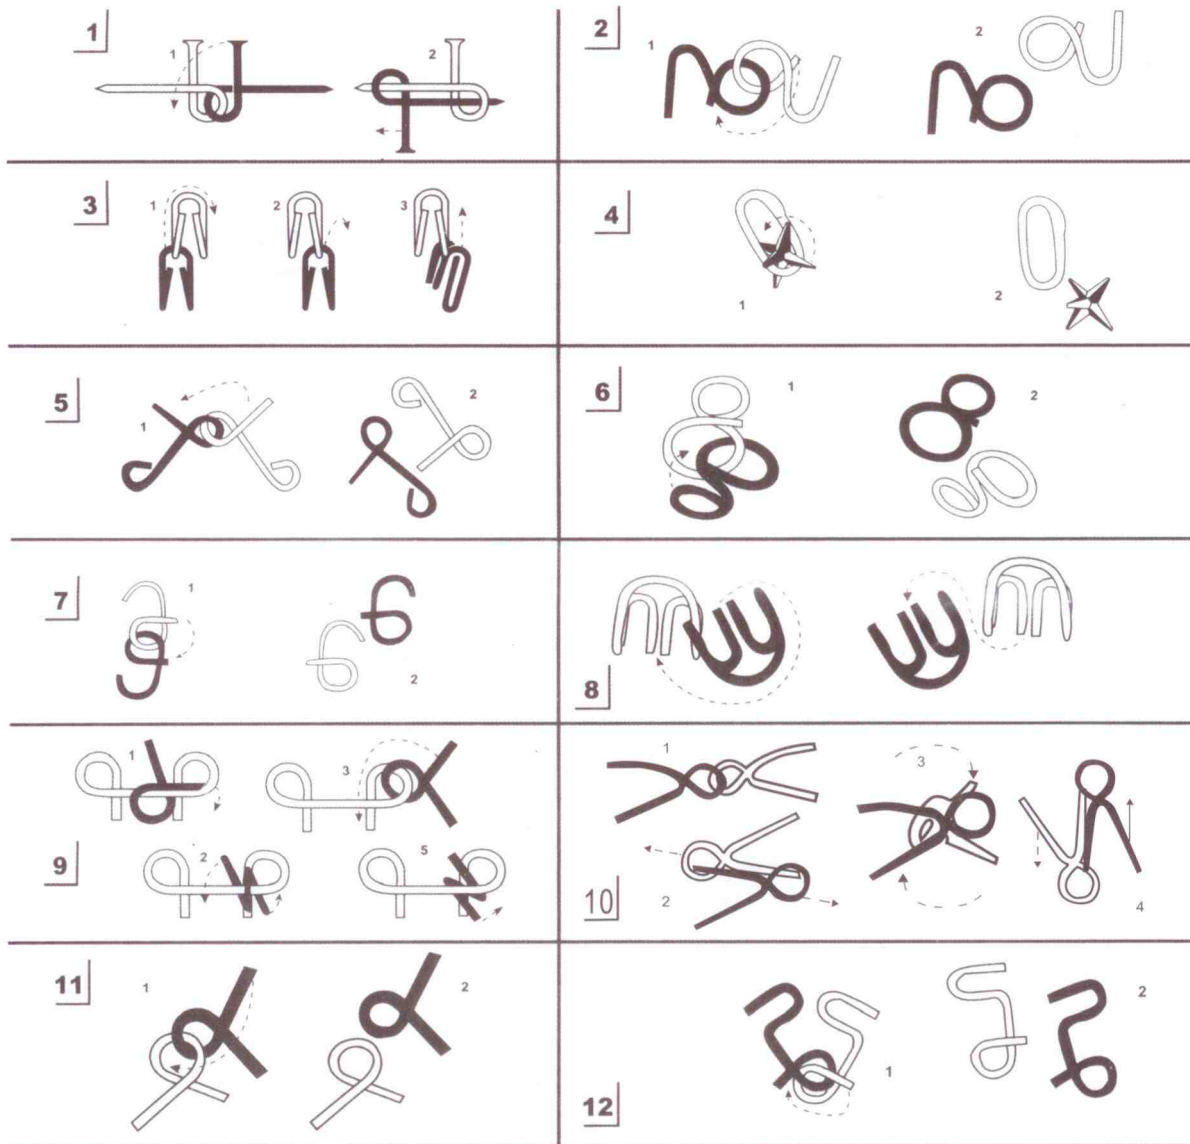

急转弯[®]玩具系列

Brain Teasers METAL PUZZLE

⚠ WARNING:
CHOKING HAZARD- Small Parts.
Not for children under 3 yrs.

AGE FOR
5+   

本系列产品已申请专利·仿冒必究
Patent product, Guarded against pretends.

急转弯[®] 玩具系列

Brain Teasers

METAL PUZZLE

WARNING:

CHOKING HAZARD- Small Parts.
Not for children under 3 yrs.

AGE FOR

5+

本系列产品已申请专利·仿冒必究
 Patent product, Guarded against pretends.