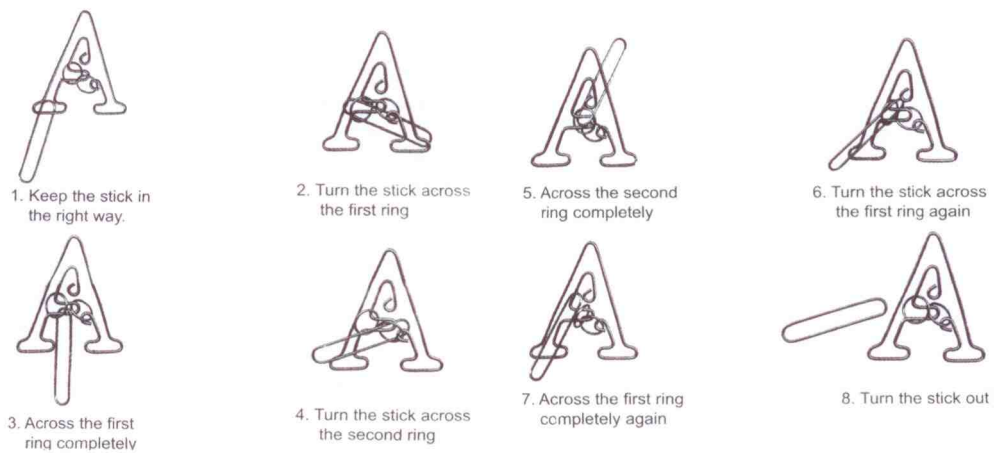

急转弯[®]玩具系列

Brain Teasers METAL PUZZLE

⚠ WARNING:
CHOKING HAZARD- Small Parts.
Not for children under 3 yrs.

AGE FOR
5+   

本系列产品已申请专利·仿冒必究
Patent product, Guarded against pretends.

急转弯[®] 玩具系列

Brain Teasers

METAL PUZZLE

WARNING:

CHOKING HAZARD- Small Parts.
Not for children under 3 yrs.

AGE FOR

5+

本系列产品已申请专利·仿冒必究
 Patent product, Guarded against pretends.